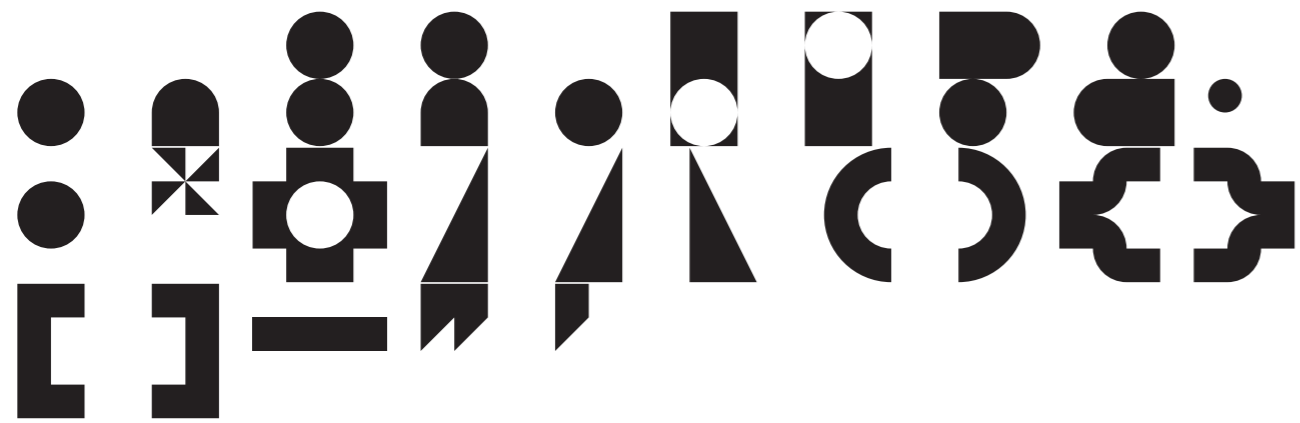

Punctuation